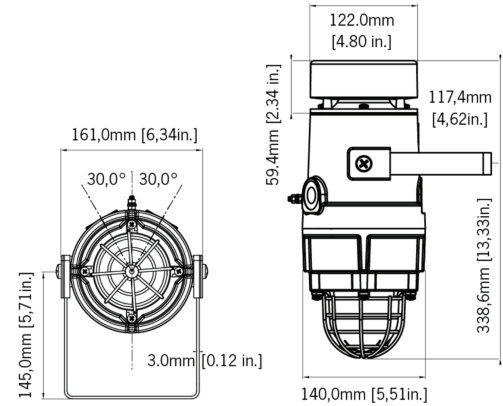

Class III Div 1 & 2

Zone 20, 21, 22 IIIB T4/T4A Ta -40°C to +55/+40°C

- Protection concept: Ex d / AEx d

Specifications

Alarm Horn

Item	Description
Maximum output	115dB (A) @ 1 meter [106dB (A) @ 10ft/3m]
Nominal output	110dB (A) @ 1m +/- 3dB - Tone 2 [101dB (A) @ 10ft/3m]
No. of tones	64 (UKOOA / PFEER compliant)
No. of stages	4
Volume control	Adjustable -12dB (A)
Effective range	125m/410ft @ 1 KHz
Supply Voltages	24Vdc; 115Vac; 230Vac
Stage switching	DC units: negative or positive
AC units	common supply line

*All candela data is representative of performance with clear lens at optimum voltage

General

Item	Description
Ingress protection	EN60529: IP66 UL50E / NEMA250: 4 / 4X / 3R / 13
Enclosure material	Marine grade aluminum LM6- copper free Chromatid & powder coated – corrosion proof
Color	Red (RAL3000), Grey (RAL7038)
Cable entries	1 x 1/2" NPT & 2 x M20 x 1.5mm 1 x 1/2" NPT & 2 x 1/2" NPT 1 x 1/2" NPT & 2 x 3/4" NPT
Terminals	0.5 - 2.5mm ² (20-14 AWG)
Grounding stud	M5
Operating temp	24Vdc & 115Vac: -40° to +70°C [-40° to +158°F] 230Vac: -40° to +55°C [-40° to +131°F]
Storage temp	-50° to +70°C (-58°F to +158°F)
Relative humidity	90% at 20°C [68°F]
Weight	4.9kg/10.9lbs