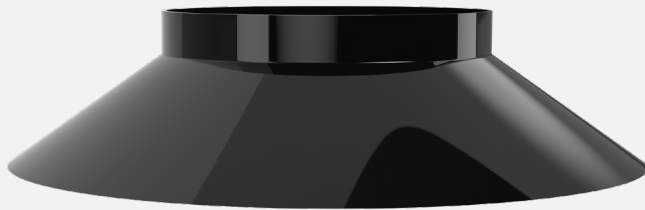

# Spectrum SD-WM

Wall-mount for D-series Cameras

## Features

- Resistant to corrosion
- Sturdy and safe
- Stainless steel
- For D-series cameras
- Includes SD-VV weathershield

## Description

Spectrum SD-WM stainless steel wall-mount is designed for the D-Series camera line. The wall-mount offers the ability to mount the camera upside down on walls. It is resistant to corrosion and is ideal for onshore, offshore, marine, and heavy industrial applications.

## Specifications

Dimensions	383 x 236 x 210 mm ( 15 1/16 x 9 3/8 x 8 1/4 in)
Weight	4.6 kg ( 10.2 lb )
Material	Stainless steel
Maximum Load Tested	1000 kg (2200lb)
Compatibility	D-Series Cameras