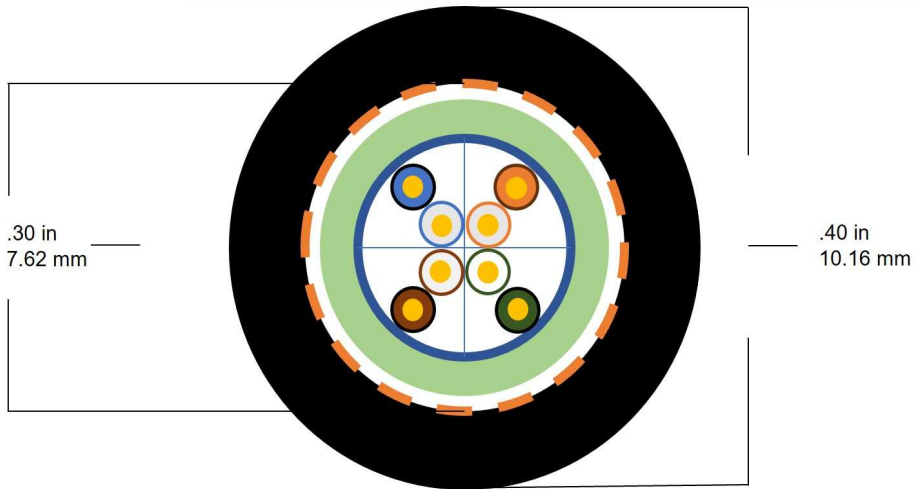

Spectrum 190127 Cat6E

Armored Cat6E LSZH ABS

Features

- Low Smoke Zero Halogen
- Suitable for Zone 1/21
- Armored
- Abrasion Resistant
- -40 to +60C
- Sun Resistant Outer Jacket

Description

Spectrum 190127 Cat6E cable provides flexible installation to D & F-series cameras in Zone /21 installations with category 6, ABS Approved cable LSZH with additional braided bronze armor and outer jacket LSZH.

CABLE: CAT6 23AWG SOLID PAIR 0/A SHIELDED

ARMOR: 0/A CLEAR MYLAR & 0/A 34AWG ALLOY 220 BRONZE 88% COVERAGE

JACKET: .065 Inch Low Smoke Zero Halogen Black Jacket, Sun Res -40C +105C, OD .440 Inches Jkt Mat QMTI2 Listed - Meets Material Specifications For: ICE60331, IEC60332, LSZH, UL 1685 & 1202/CSA FT4 IEEE 383, UL 44