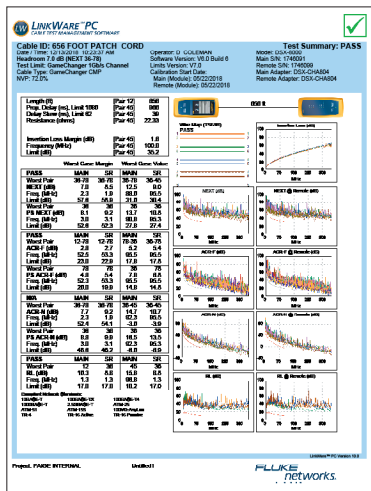

#### DOES THIS REPLACE THE NEED FOR RIGID PIPE?

Yes, the ITC-HL rated cable is all you need to pull when running wire in a Class I, Division 1 Hazardous Location.

### Field Certification

You can find GameChanger cable types and test limits in your favorite hand held testers from:

- AEM
- Fluke Networks
- Trend Networks
- Netscout
- Softing
- Viavi

Want a closer look?  
Scan this QR code.