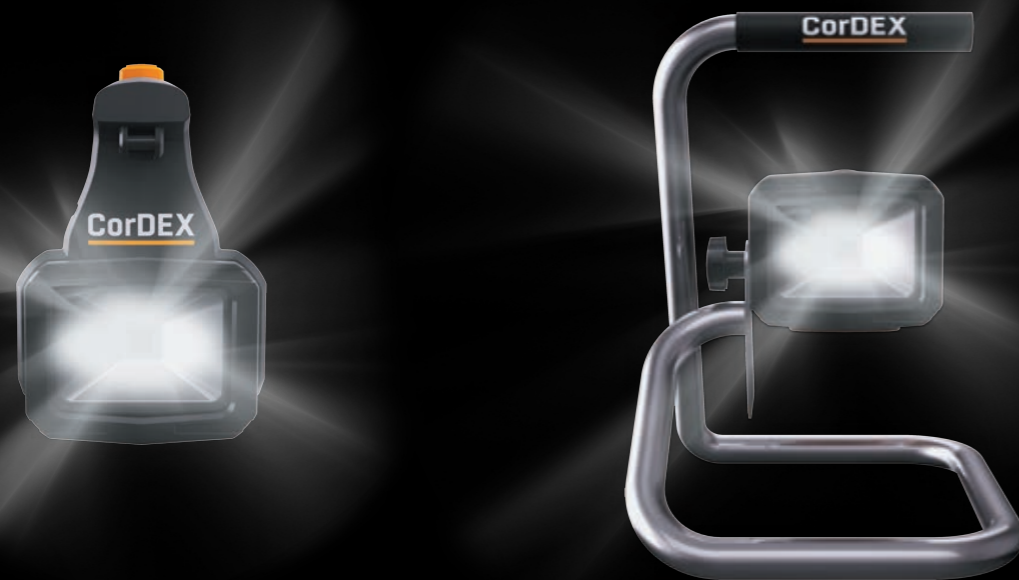

## GENESIS LANTERN

Intrinsically safe, lightweight and rugged handportable LED Lantern.

**EXIS + IS** **54** **1M**

INTRINSICALLY SAFE INGRESS PROTECTION THREE TIMES DROP ZONE 1 HOT SWAPPABLE

Powered by

## GENESIS WORKLIGHT

Intrinsically safe and rugged handportable LED Worklight.

**EXIS + IS** **54** **1M**

INTRINSICALLY SAFE INGRESS PROTECTION THREE TIMES DROP ZONE 1 HOT SWAPPABLE

## GENESIS LANTERN

- Handportable LED Lantern
- Lightweight and rugged, IP54
- Five superbright LEDs
- Powered by interchangeable EXIS™ battery
- Intrinsically Safe